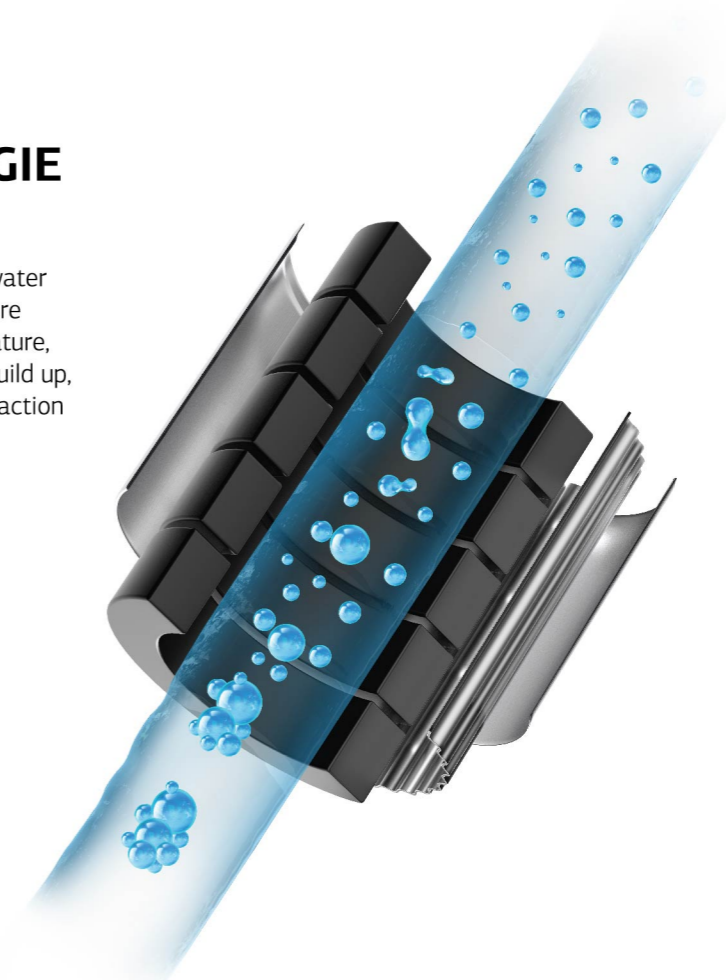

AQUA ENERGIE

Are there chalky marks on your dark fabrics?

They are caused by hard water and can be easily taken care of by the Aqua Energie feature, which filters out calcium build up, enabling better detergent action and preventing fading.