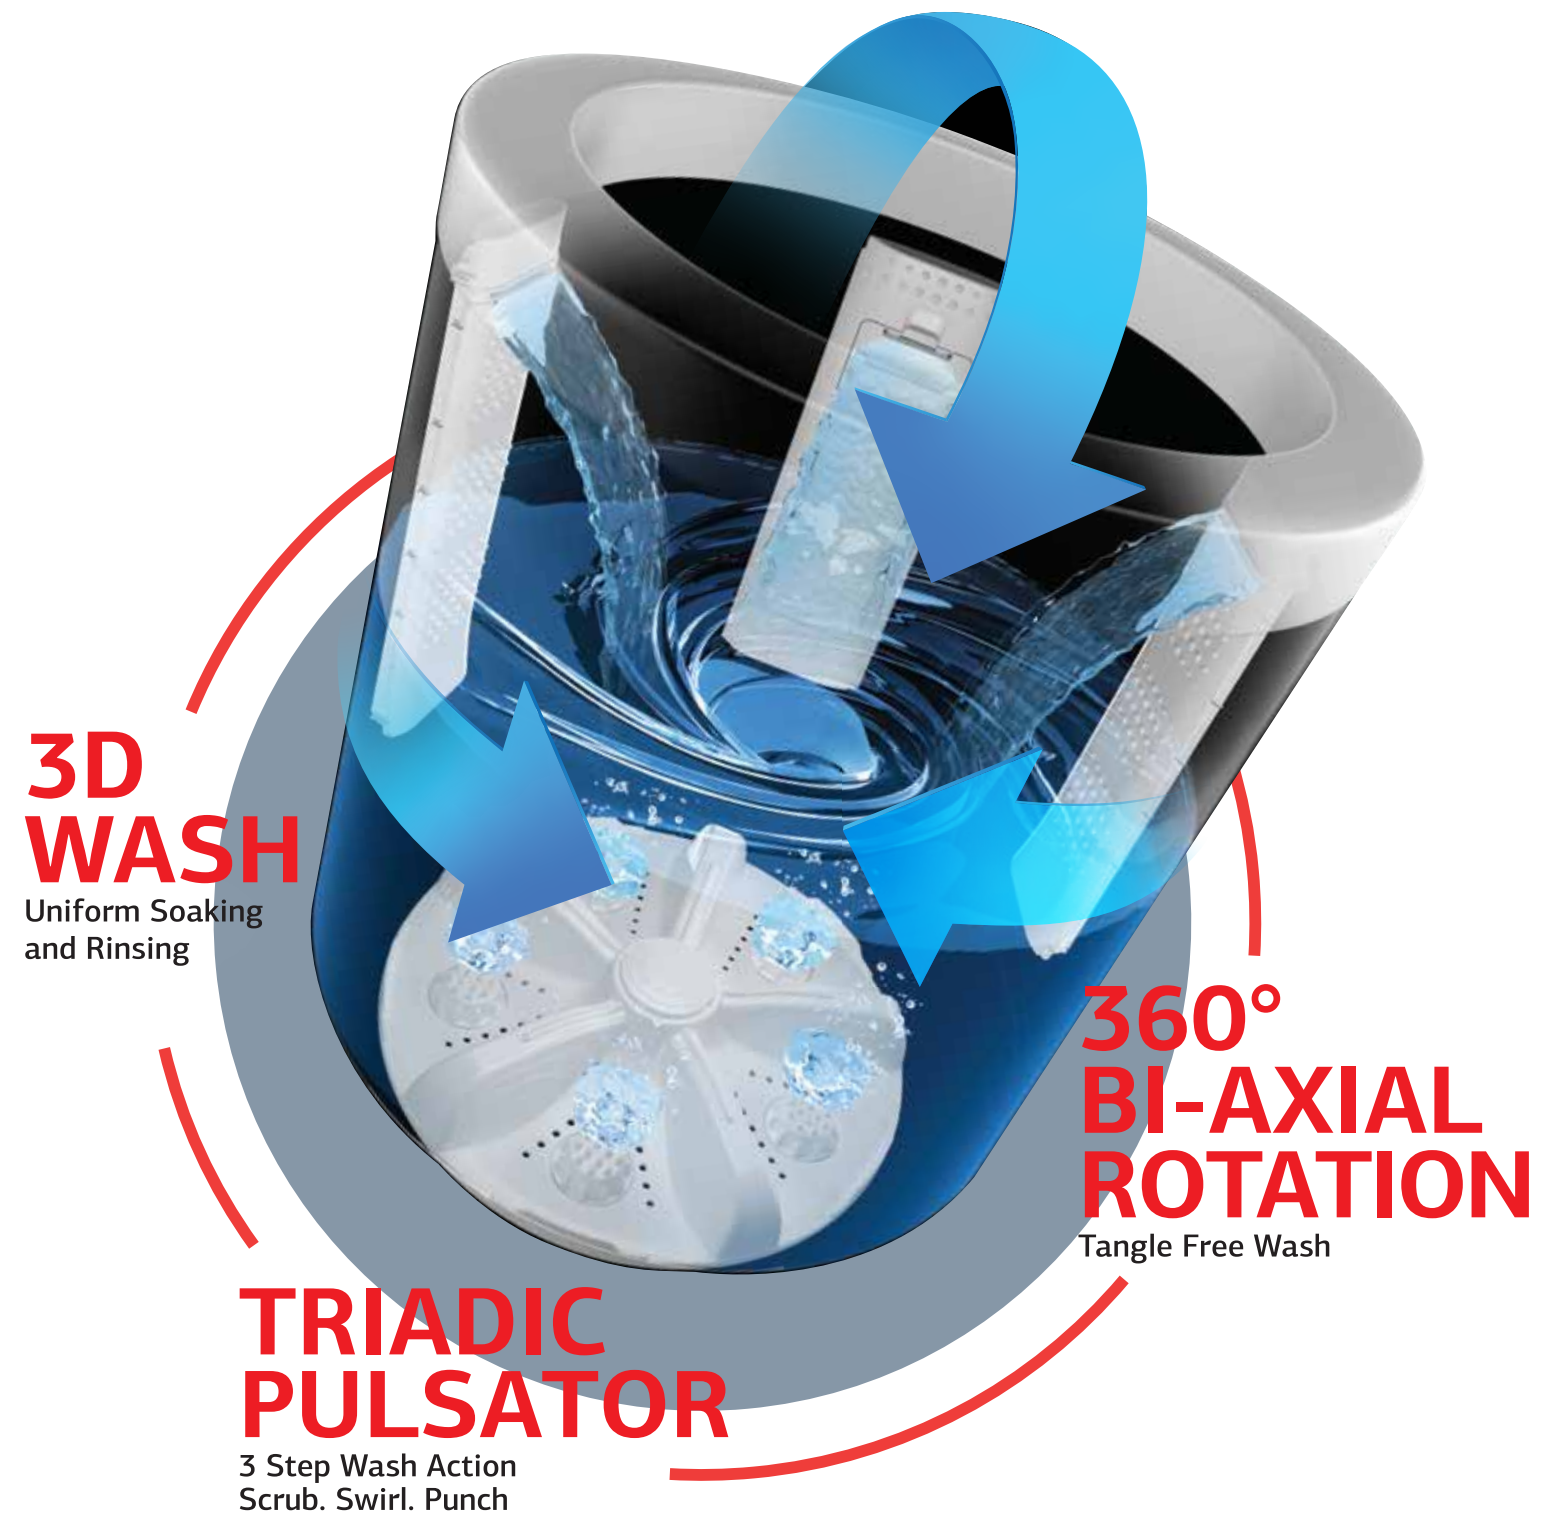

SAFETY FEATURES Child Lock, High-Low Voltage Protection, Self Diagnosis, Auto Imbalance Control, Protective Rat Mesh, Foam Detection, Auto Restart

indicates program with Steam option

we
wash
it all!

saree
silk
pillowcase
cotton
blanket
pyjamas
denims
bath towels
coloureds
delicates
shirts
linen
satin
synthetics
blacks
workwear
skirts
sweaters
woollens
dish cloth
face towel
bath mats
onesies
dresses
pants
whites
blouses
camisoles
comforters
socks
outerwear
gymwear

INTRODUCING TOP LOAD WASHERS WITH
POWER STEAM[®]

99.99% germ-free
Hot wash up to 60°C

with
STAINFIGHTER[™]
Fights 44 types of tough stains

SUPERIOR WASH ACTION

A GOOD WASH IS A RESULT OF 3 THINGS—
SOAKING, WASHING & RINSING

3D WASH
Uniform Soaking
and Rinsing

360° BI-AXIAL ROTATION
Tangle Free Wash

TRIADIC PULSATOR
3 Step Wash Action
Scrub. Swirl. Punch

CRESCENT MOON DRUM

Creates a gentle water cushion during the wash cycle, absorbing the washing machine action and preventing fabric damage.

BIG DRUM

A larger drum ensures clothes move freely, preventing tangling and wrinkling.

EXTRA LARGE LINT FILTER

3X times better than the competition!

We deliver a lint-free wash. The filter also prevents lint from being drained into the water stream.