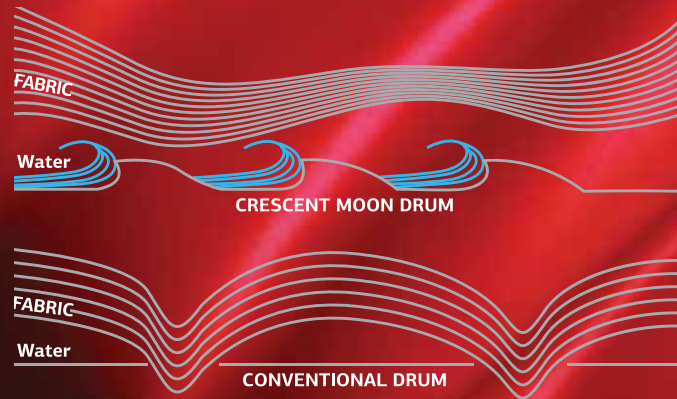

CRESCENT MOON DRUM

Creates a gentle water cushion during the wash cycle, absorbing the washing machine action and preventing fabric damage.